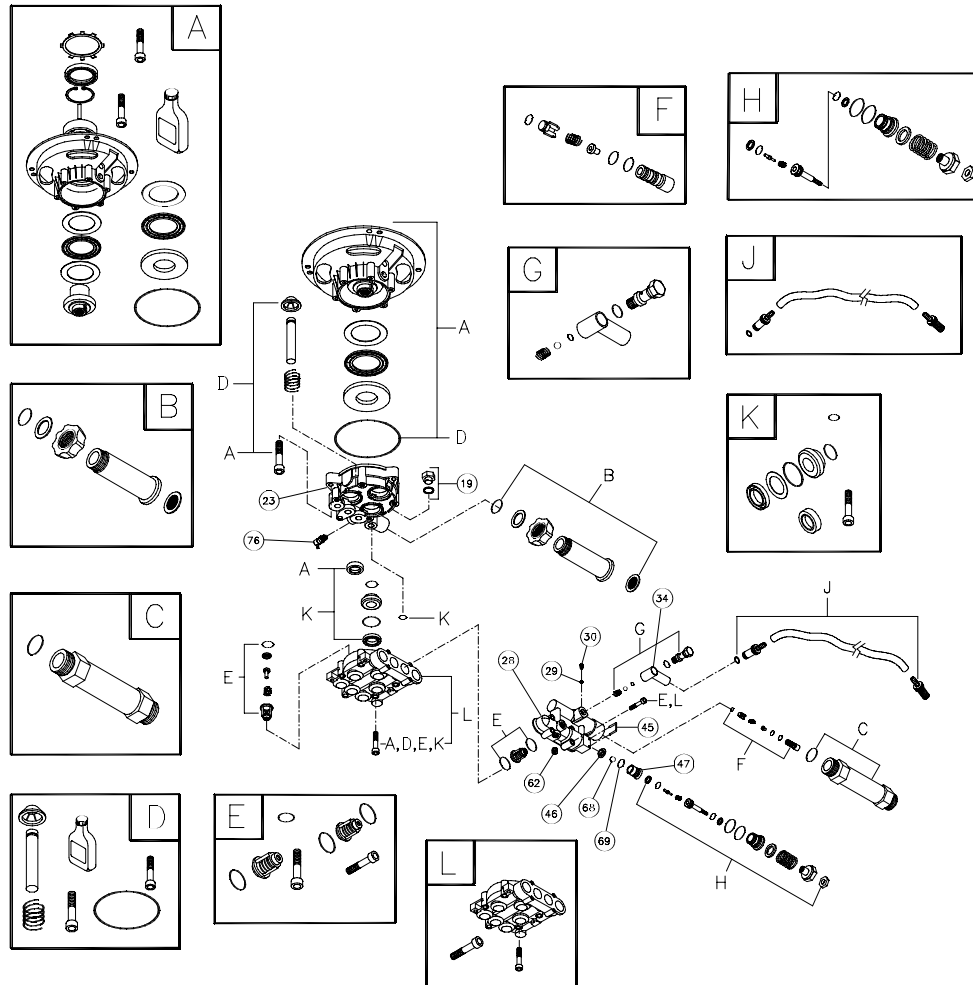

IPL No. 191399GS
Revision 1 (04/11/2003)

0 24847 05586 3

EXPLODED VIEW AND PARTS LIST - MAIN UNIT

Item	Part #	Description	Item	Part #	Description
1	192546GS	BASE	10	21760GS	ORIFICE
2	B191874GS	HANDLE	11	192309GS	KIT, Hook
3	191909GS	BILLBOARD	12	192050GS	KIT, E-Ring
4	190249GS	HOSE	13	B3335HGS	WAND, Adjustable Nozzle
5	192645GS	KIT, Pump Mounting Hardware	14	192311GS	KIT, Wheel
6	192128GS	KIT, Hook	15	23139GS	KEY
7	B3263GS	GUN	16	189970GS	ASSY, Pump (see page 3)
8	B2203GS	KIT, Handle Connector	900	NSP	ENGINE
9	192310GS	KIT, Vibration Mount			

Items Not Illustrated:

Part #	Description
191359GS	MANUAL, Owner's
191399GS	MANUAL, Illustrated Parts List
192647GS	KIT, Decals
BB3061BGS	OIL, Engine

EXPLODED VIEW AND PARTS LIST - PUMP

Item	Part #	Description
19	190571GS	CAP, Oil
23	190626GS	CARTER
28	190627GS	MANIFOLD
29	190575GS	O-RING
30	190576GS	SCREW
34	190577GS	CONNECTION, Chemical Inlet
45	190578GS	PIN
46	190579GS	VALVE, Seat Plate, Brass
47	190580GS	VALVE, Seat, Stainless
62	190581GS	CAP
68	190582GS	BALL, Stainless Steel
69	190584GS	O-RING
76	21783GS	THERMO RELIEF
77	190586GS	OIL BOTTLE

Item	Part #	Description
A	190709GS	KIT, WOBBLE PLATE BEARING
B	190632GS	KIT, WATER INLET, ALUM
C	190634GS	KIT, OUTLET, ALUM
D	190710GS	KIT, PISTON
E	190591GS	KIT, CHECK VALVES
F	190592GS	KIT, INLET CHECK
G	190593GS	KIT, CHEMICAL INJECTION
H	190594GS	KIT, UNLOADER STEM
J	189971GS	KIT, CHEMICAL HOSE
K	190595GS	KIT, SEAL SET
L	190596GS	KIT, HEAD BRASS

NOTE: Item letters A - L are service kits and include all parts shown within the box.

NOTES