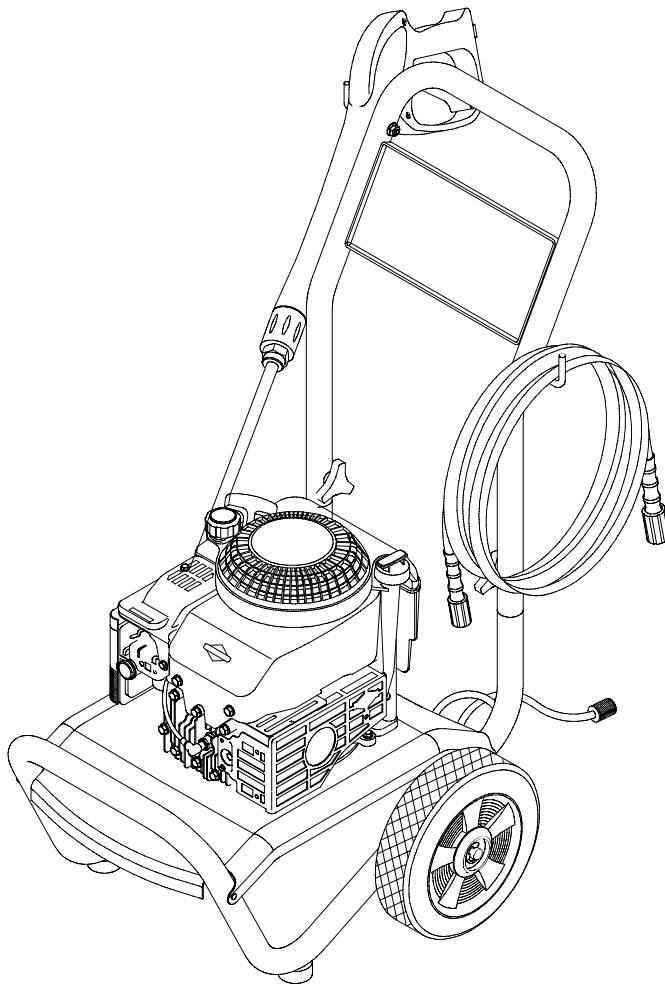

ELITE Series™

Pressure Washer Lavador a Presión

Illustrated Parts List
Las Partes ilustradas Listan

**01802
(2300 PSI)**

Questions? Help is just a moment away!

Preguntas? La ayuda es justa un momento lejos!

IPL No. 191399GS
Revision 1 (04/11/2003)

0 24847 05586 3

EXPLODED VIEW AND PARTS LIST - MAIN UNIT

Item	Part #	Description	Item	Part #	Description
1	192546GS	BASE	10	21760GS	ORIFICE
2	B191874GS	HANDLE	11	192309GS	KIT, Hook
3	191909GS	BILLBOARD	12	192050GS	KIT, E-Ring
4	190249GS	HOSE	13	B3335HGS	WAND, Adjustable Nozzle
5	192645GS	KIT, Pump Mounting Hardware	14	192311GS	KIT, Wheel
6	192128GS	KIT, Hook	15	23139GS	KEY
7	B3263GS	GUN	16	189970GS	ASSY, Pump (see page 3)
8	B2203GS	KIT, Handle Connector	900	NSP	ENGINE
9	192310GS	KIT, Vibration Mount			

Items Not Illustrated:

Part #	Description
191359GS	MANUAL, Owner's
191399GS	MANUAL, Illustrated Parts List
192647GS	KIT, Decals
BB3061BGS	OIL, Engine

EXPLODED VIEW AND PARTS LIST - PUMP

Item	Part #	Description
19	190571GS	CAP, Oil
23	190626GS	CARTER
28	190627GS	MANIFOLD
29	190575GS	O-RING
30	190576GS	SCREW
34	190577GS	CONNECTION, Chemical Inlet
45	190578GS	PIN
46	190579GS	VALVE, Seat Plate, Brass
47	190580GS	VALVE, Seat, Stainless
62	190581GS	CAP
68	190582GS	BALL, Stainless Steel
69	190584GS	O-RING
76	21783GS	THERMO RELIEF
77	190586GS	OIL BOTTLE

Item	Part #	Description
A	190709GS	KIT, WOBBLE PLATE BEARING
B	190632GS	KIT, WATER INLET, ALUM
C	190634GS	KIT, OUTLET, ALUM
D	190710GS	KIT, PISTON
E	190591GS	KIT, CHECK VALVES
F	190592GS	KIT, INLET CHECK
G	190593GS	KIT, CHEMICAL INJECTION
H	190594GS	KIT, UNLOADER STEM
J	189971GS	KIT, CHEMICAL HOSE
K	190595GS	KIT, SEAL SET
L	190596GS	KIT, HEAD BRASS