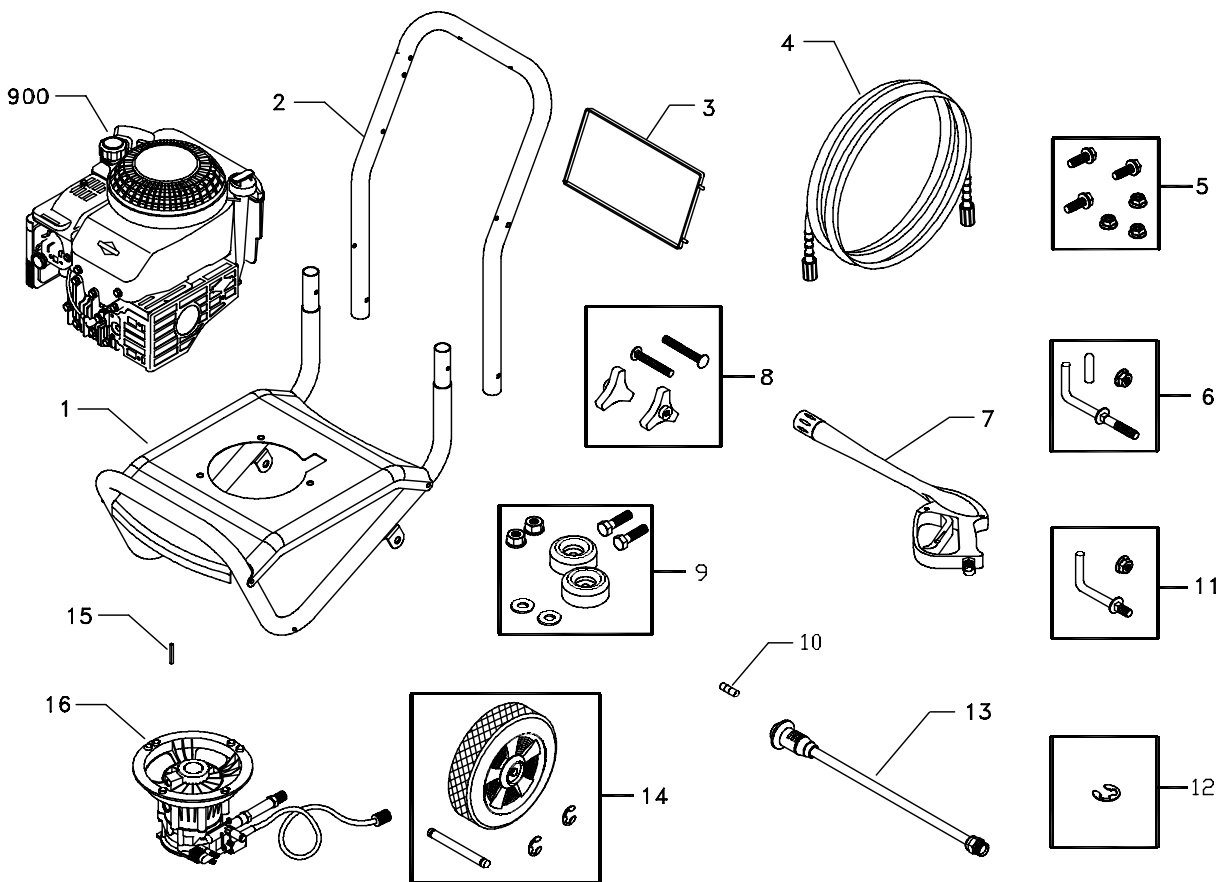

IPL No. 191399GS
Revision 1 (04/11/2003)

0 24847 05586 3

EXPLODED VIEW AND PARTS LIST - MAIN UNIT

Item	Part #	Description	Item	Part #	Description
1	192546GS	BASE	10	21760GS	ORIFICE
2	B191874GS	HANDLE	11	192309GS	KIT, Hook
3	191909GS	BILLBOARD	12	192050GS	KIT, E-Ring
4	190249GS	HOSE	13	B3335HGS	WAND, Adjustable Nozzle
5	192645GS	KIT, Pump Mounting Hardware	14	192311GS	KIT, Wheel
6	192128GS	KIT, Hook	15	23139GS	KEY
7	B3263GS	GUN	16	189970GS	ASSY, Pump (see page 3)
8	B2203GS	KIT, Handle Connector	900	NSP	ENGINE
9	192310GS	KIT, Vibration Mount			

Items Not Illustrated:

Part #	Description
191359GS	MANUAL, Owner's
191399GS	MANUAL, Illustrated Parts List
192647GS	KIT, Decals
BB3061BGS	OIL, Engine

EXPLODED VIEW AND PARTS LIST - PUMP

Item	Part #	Description
19	190571GS	CAP, Oil
23	190626GS	CARTER
28	190627GS	MANIFOLD
29	190575GS	O-RING
30	190576GS	SCREW
34	190577GS	CONNECTION, Chemical Inlet
45	190578GS	PIN
46	190579GS	VALVE, Seat Plate, Brass
47	190580GS	VALVE, Seat, Stainless
62	190581GS	CAP
68	190582GS	BALL, Stainless Steel
69	190584GS	O-RING
76	21783GS	THERMO RELIEF
77	190586GS	OIL BOTTLE

Item	Part #	Description
A	190709GS	KIT, WOBBLE PLATE BEARING
B	190632GS	KIT, WATER INLET, ALUM
C	190634GS	KIT, OUTLET, ALUM
D	190710GS	KIT, PISTON
E	190591GS	KIT, CHECK VALVES
F	190592GS	KIT, INLET CHECK
G	190593GS	KIT, CHEMICAL INJECTION
H	190594GS	KIT, UNLOADER STEM
J	189971GS	KIT, CHEMICAL HOSE
K	190595GS	KIT, SEAL SET
L	190596GS	KIT, HEAD BRASS